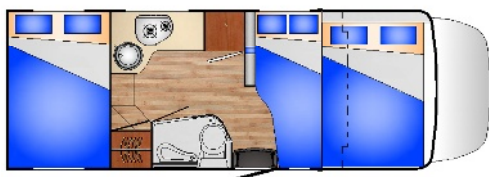

MI LEO 885

- Lower bed can be reached from both sides.
- Doors:
Ht. 58cm x 85cm & Ht. 54cm x 32cm
- Garage space: 1700dm³
- Storage space : 1620dm³
- Rear bed: 1,9m x 1,4m

5

4

4

MI LEO 940

- Bed with manually adjustable height.
- Large garage under bed Max Ht. 123cm.
- Doors:
Ht. 115cm x 84cm & Ht.90cm x 59cm
- Garage space: 3600dm³
- Storage space: 1600 dm³
- Rear bed: 2,17m x 1,4m
- Over-cab bed: 2m x 1,4m.

5

6

4

MI LEO 960

- Garage for bikes Ht. 104cm.
- Doors:
Ht. 105cm x 85cm & Ht. 90cm x 59cm
- Garage space: 2500dm³
- Storage space : 1660dm³
- Rear beds :
1,95m x 0,8m & 1,86m x 0,8m
or
2,17m x 1,2m
- Over-cab bed: 2m x 1,4m.