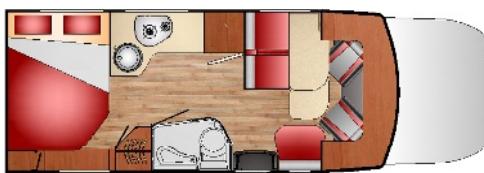

MI LEO 885

- Lower bed can be reached from both sides.
- Doors:
Ht. 58cm x 85cm & Ht. 54cm x 32cm
- Garage space: 1700dm³
- Storage space : 1620dm³
- Rear bed: 1,9m x 1,4m

5

4

4

MI LEO 940

- Bed with manually adjustable height.
- Large garage under bed Max Ht. 123cm.
- Doors:
Ht. 115cm x 84cm & Ht.90cm x 59cm
- Garage space: 3600dm³
- Storage space: 1600 dm³
- Rear bed: 2,17m x 1,4m
- Over-cab bed: 2m x 1,4m.