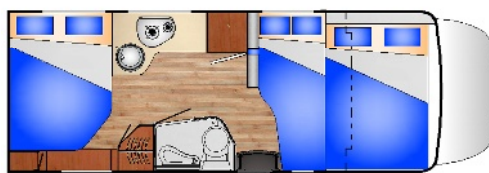

5

6

4

MI LEO 985

- Lower bed can be reached from both sides.
- Doors:
Ht. 58cm x 85cm & Ht. 54cm x 32cm
- Garage space: 1700dm³
- Storage space : 1620dm³
- Rear bed: 1,9m x 1,4m
- Over-cab bed: 2m x 1,4m.