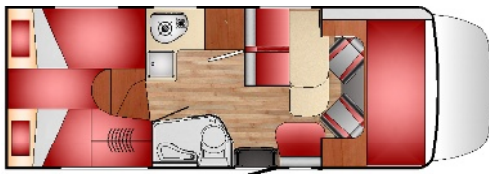

MI LEO 885

- Lower bed can be reached from both sides.
- Doors:
Ht. 58cm x 85cm & Ht. 54cm x 32cm
- Garage space: 1700dm³
- Storage space : 1620dm³
- Rear bed: 1,9m x 1,4m

5

4

4

MI LEO 940

- Bed with manually adjustable height.
- Large garage under bed Max Ht. 123cm.
- Doors:
Ht. 115cm x 84cm & Ht.90cm x 59cm
- Garage space: 3600dm³
- Storage space: 1600 dm³
- Rear bed: 2,17m x 1,4m
- Over-cab bed: 2m x 1,4m.

5

6

4

MI LEO 960

- Garage for bikes Ht. 104cm.
- Doors:
Ht. 105cm x 85cm & Ht. 90cm x 59cm
- Garage space: 2500dm³
- Storage space : 1660dm³
- Rear beds :
1,95m x 0,8m & 1,86m x 0,8m
or
2,17m x 1,2m
- Over-cab bed: 2m x 1,4m.

5

6

4

MI LEO 985

- Lower bed can be reached from both sides.
- Doors:
Ht. 58cm x 85cm & Ht. 54cm x 32cm
- Garage space: 1700dm³
- Storage space : 1620dm³
- Rear bed: 1,9m x 1,4m
- Over-cab bed: 2m x 1,4m.