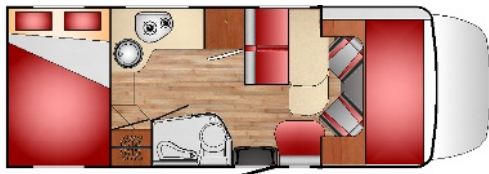

MI LEO 885

- Lower bed can be reached from both sides.
- Doors:
Ht. 58cm x 85cm & Ht. 54cm x 32cm
- Garage space: 1700dm³
- Storage space : 1620dm³
- Rear bed: 1,9m x 1,4m

5

4

4

MI LEO 940

- Bed with manually adjustable height.
- Large garage under bed Max Ht. 123cm.
- Doors:
Ht. 115cm x 84cm & Ht.90cm x 59cm
- Garage space: 3600dm³
- Storage space: 1600 dm³
- Rear bed: 2,17m x 1,4m
- Over-cab bed: 2m x 1,4m.