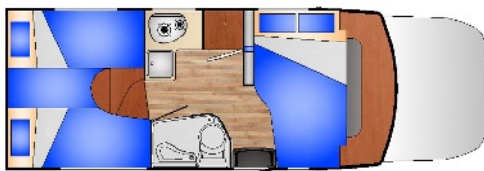

5

4

4

MI LEO 860

- Bike garage Ht. 104cm.
- Doors:
Ht. 105cm x 85cm & Ht. 90cm x 59cm
- Garage space: 2500dm³
- Storage space : 1660dm³
- Rear beds:
1,95m x 0,8m & 1,86m x 0,8m
or
2,17m x 1,2m

5

4

4

MI LEO 885

- Lower bed can be reached from both sides.
- Doors:
Ht. 58cm x 85cm & Ht. 54cm x 32cm
- Garage space: 1700dm³
- Storage space : 1620dm³
- Rear bed: 1,9m x 1,4m

5

4

4

MI LEO 940

- Bed with manually adjustable height.
- Large garage under bed Max Ht. 123cm.
- Doors:
Ht. 115cm x 84cm & Ht.90cm x 59cm
- Garage space: 3600dm³
- Storage space: 1600 dm³
- Rear bed: 2,17m x 1,4m
- Over-cab bed: 2m x 1,4m.