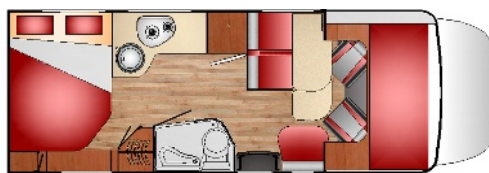

5

6

4

MI LEO 985

- Lower bed can be reached from both sides.
- Doors:
Ht. 58cm x 85cm & Ht. 54cm x 32cm
- Garage space: 1700dm³
- Storage space : 1620dm³
- Rear bed: 1,9m x 1,4m
- Over-cab bed: 2m x 1,4m.