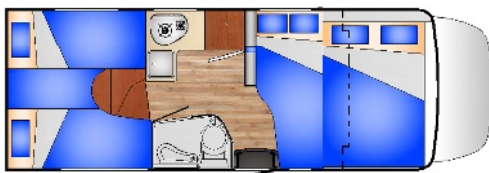

MI LEO 885

- Lower bed can be reached from both sides.
- Doors:
Ht. 58cm x 85cm & Ht. 54cm x 32cm
- Garage space: 1700dm³
- Storage space : 1620dm³
- Rear bed: 1,9m x 1,4m

5

4

4

MI LEO 940

- Bed with manually adjustable height.
- Large garage under bed Max Ht. 123cm.
- Doors:
Ht. 115cm x 84cm & Ht.90cm x 59cm
- Garage space: 3600dm³
- Storage space: 1600 dm³
- Rear bed: 2,17m x 1,4m
- Over-cab bed: 2m x 1,4m.

5

6

4

MI LEO 960

- Garage for bikes Ht. 104cm.
- Doors:
Ht. 105cm x 85cm & Ht. 90cm x 59cm
- Garage space: 2500dm³
- Storage space : 1660dm³
- Rear beds :
1,95m x 0,8m & 1,86m x 0,8m
or
2,17m x 1,2m
- Over-cab bed: 2m x 1,4m.

5

6

4

MI LEO 985

- Lower bed can be reached from both sides.
- Doors:
Ht. 58cm x 85cm & Ht. 54cm x 32cm
- Garage space: 1700dm³
- Storage space : 1620dm³
- Rear bed: 1,9m x 1,4m
- Over-cab bed: 2m x 1,4m.