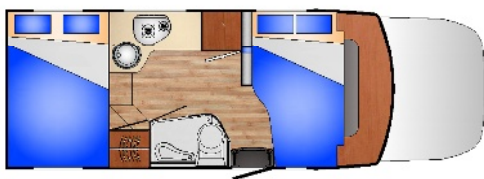

SPECIFICATIONS

- Polyester bodywork
- Incorporates single piece covered polyester roof
- White aluminium skirt
- Reduced overhang (Emp. 4m)

- 2 door fridge-freezer, 145L
- Large panoramic skylight with opening over cab: 105 cm x 71 cm with screen and mosquito net.
- Highly comfortable ergonomic seats
- Comfortable "Tulipe" type mattress
- Webasto 6000W diesel central heating and water heater
- Gas casing with reduced height

- Front living room bed : 120cm x 190cm

MI LEO 840

- Bed with manually adjustable height.
- Large garage under bed. Max Ht.123cm.
- Doors:
Ht. 115cm x 84cm & Ht. 90cm x 59cm
- Garage space: 3600dm³
- Storage space : 1600 dm³
- Rear bed: 2,17m x 1,4m