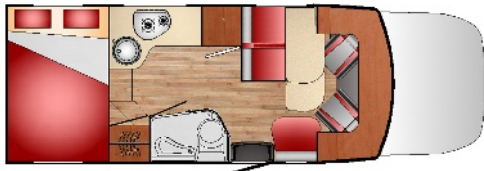

SPECIFICATIONS

- Polyester bodywork
- Incorporates single piece covered polyester roof
- White aluminium skirt
- Reduced overhang (Emp. 4m)

- 2 door fridge-freezer, 145L
- Large panoramic skylight with opening over cab: 105 cm x 71 cm with screen and mosquito net.
- Highly comfortable ergonomic seats
- Comfortable "Tulipe" type mattress
- Webasto 6000W diesel central heating and water heater
- Gas casing with reduced height

- Front living room bed : 120cm x 190cm

MI LEO 840

- Bed with manually adjustable height.
- Large garage under bed. Max Ht.123cm.
- Doors:
Ht. 115cm x 84cm & Ht. 90cm x 59cm
- Garage space: 3600dm³
- Storage space : 1600 dm³
- Rear bed: 2,17m x 1,4m