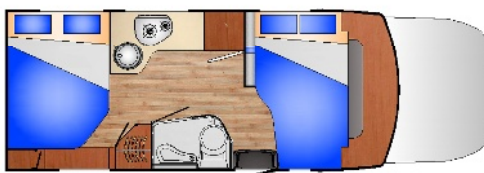

5

4

4

MI LEO 860

- Bike garage Ht. 104cm.
- Doors:
Ht. 105cm x 85cm & Ht. 90cm x 59cm
- Garage space: 2500dm³
- Storage space : 1660dm³
- Rear beds:
1,95m x 0,8m & 1,86m x 0,8m
or
2,17m x 1,2m

5

4

4

MI LEO 885

- Lower bed can be reached from both sides.
- Doors:
Ht. 58cm x 85cm & Ht. 54cm x 32cm
- Garage space: 1700dm³
- Storage space : 1620dm³
- Rear bed: 1,9m x 1,4m

5

4

4

MI LEO 940

- Bed with manually adjustable height.
- Large garage under bed Max Ht. 123cm.
- Doors:
Ht. 115cm x 84cm & Ht.90cm x 59cm
- Garage space: 3600dm³
- Storage space: 1600 dm³
- Rear bed: 2,17m x 1,4m
- Over-cab bed: 2m x 1,4m.